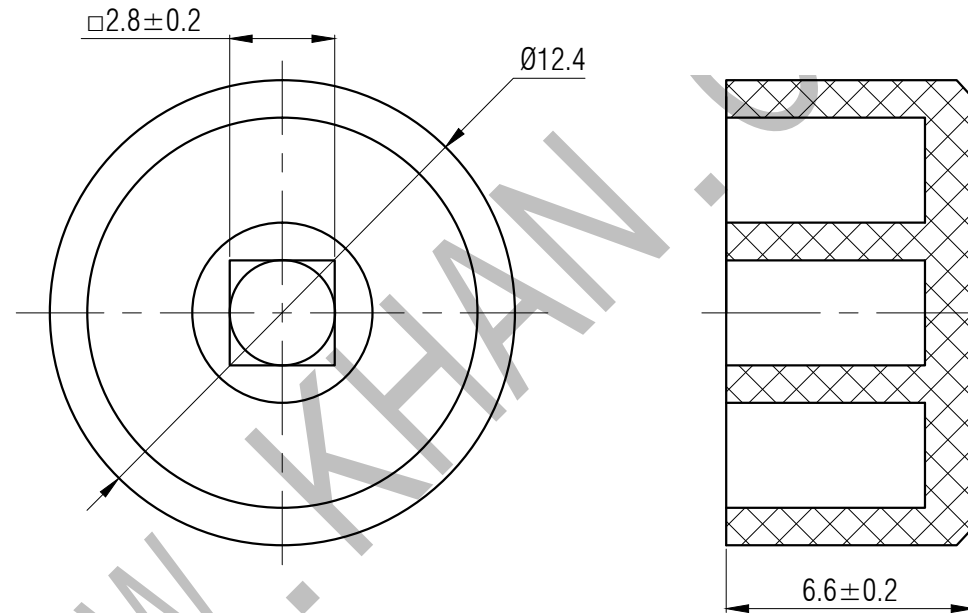

SWITCH CAP
P/N:SC602

Materials

ABS

Color

Black,Red,Yellow
(OEM AVAILABLE)

Packaging

Bulk Package

Inner Package: Plastic bag

Outer Package: Carton

KANGHONG ELECTRONIC

VERSION

KH14FE22E

PROJECTION

Dimensions are shown:mm(inches)

SCALE

5:1

SIZE

A4

2014.02.20

DESIGN

DRAWN

APPROVAL